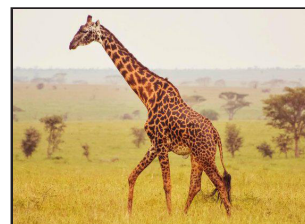

Kuzey TUNÇELLİ

Kuzey TUNÇELLİ is a great national swimmer. He is the first Turkish swimmer who swam in the final at Olympics games. He is only 16 years old. He is 185 cm tall and 68 kg. He became national swimmer in 2022. He swam for the first time at the Olympics games.

2. Write the names of the animals in the picture below. (7x4=28p)

1. squirrel

2. zebra

3. fox

4. monkey

5. lion

6. elephant

7. giraffe